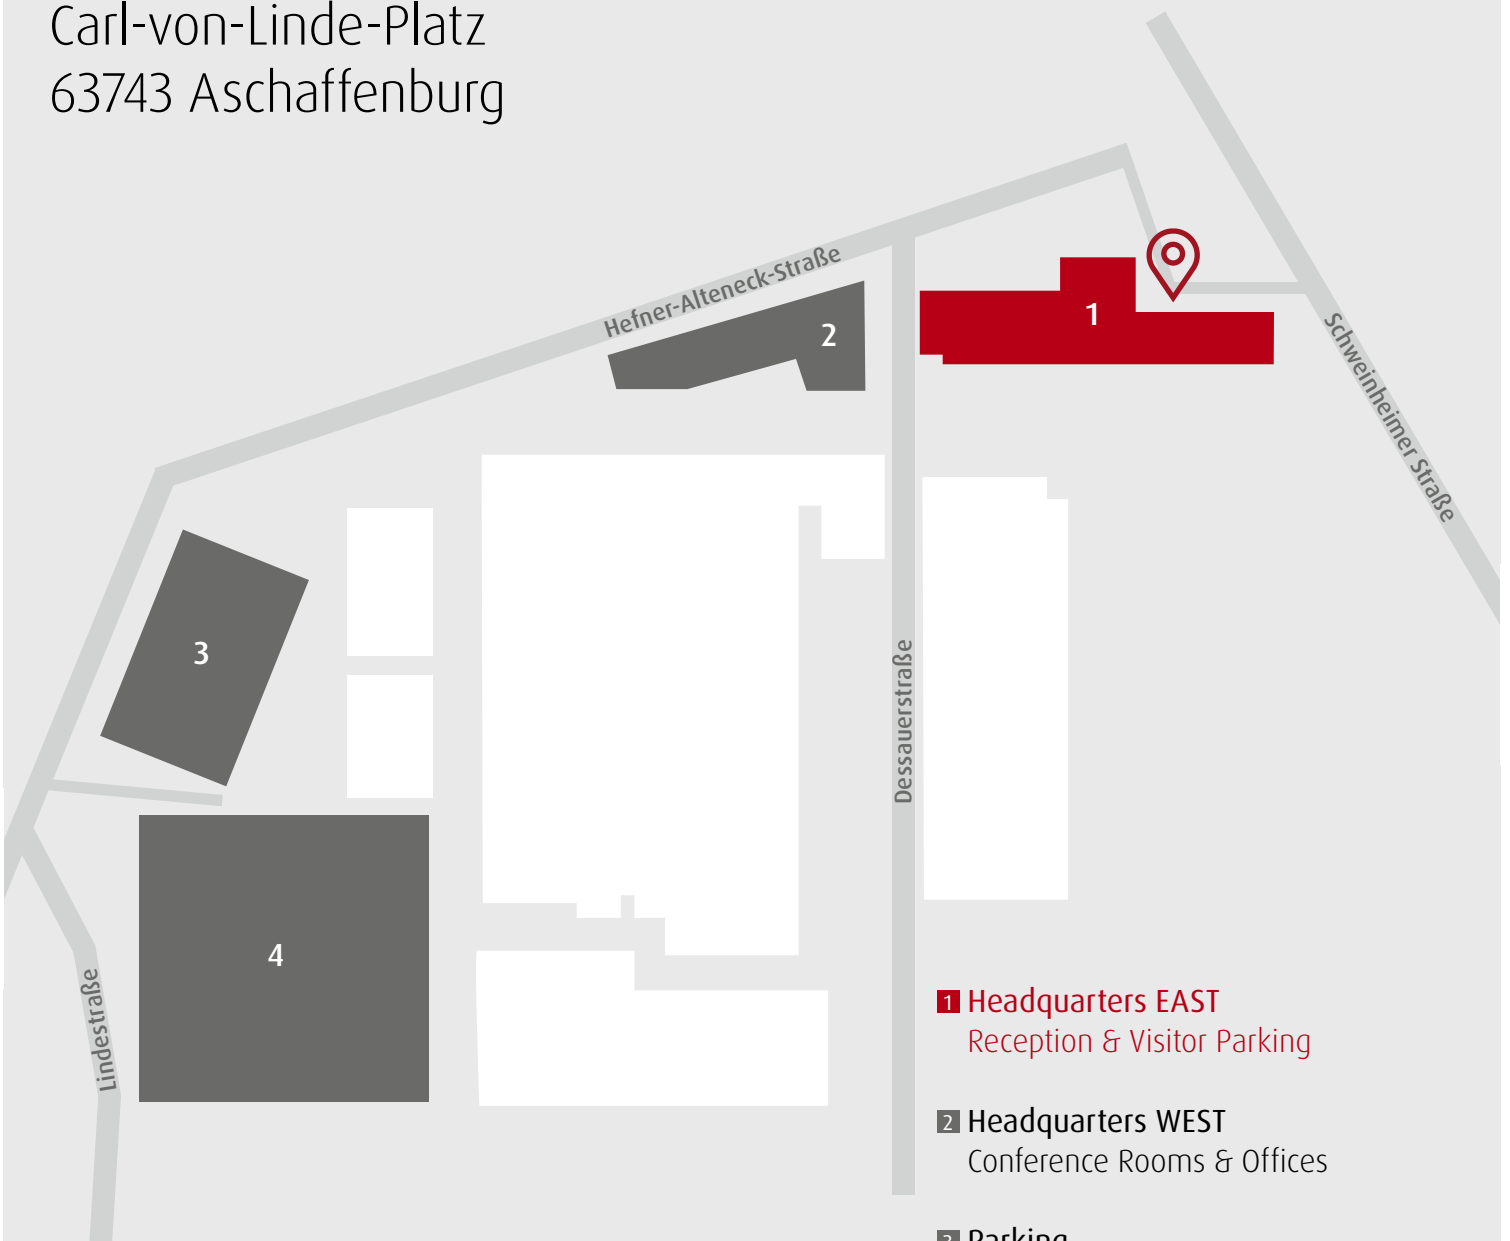

Linde Material Handling

# HEADQUARTERS

Carl-von-Linde-Platz  
63743 Aschaffenburg

- 1 Headquarters EAST**  
Reception & Visitor Parking
- 2 Headquarters WEST**  
Conference Rooms & Offices
- 3 Parking**  
Visitor Parking for Training & Events
- 4 Linde Experience Hub**  
Training & Brand Space

TO START NAVIGATION  
WITH GOOGLE MAPS SIMPLY  
SCAN THE QR CODE: